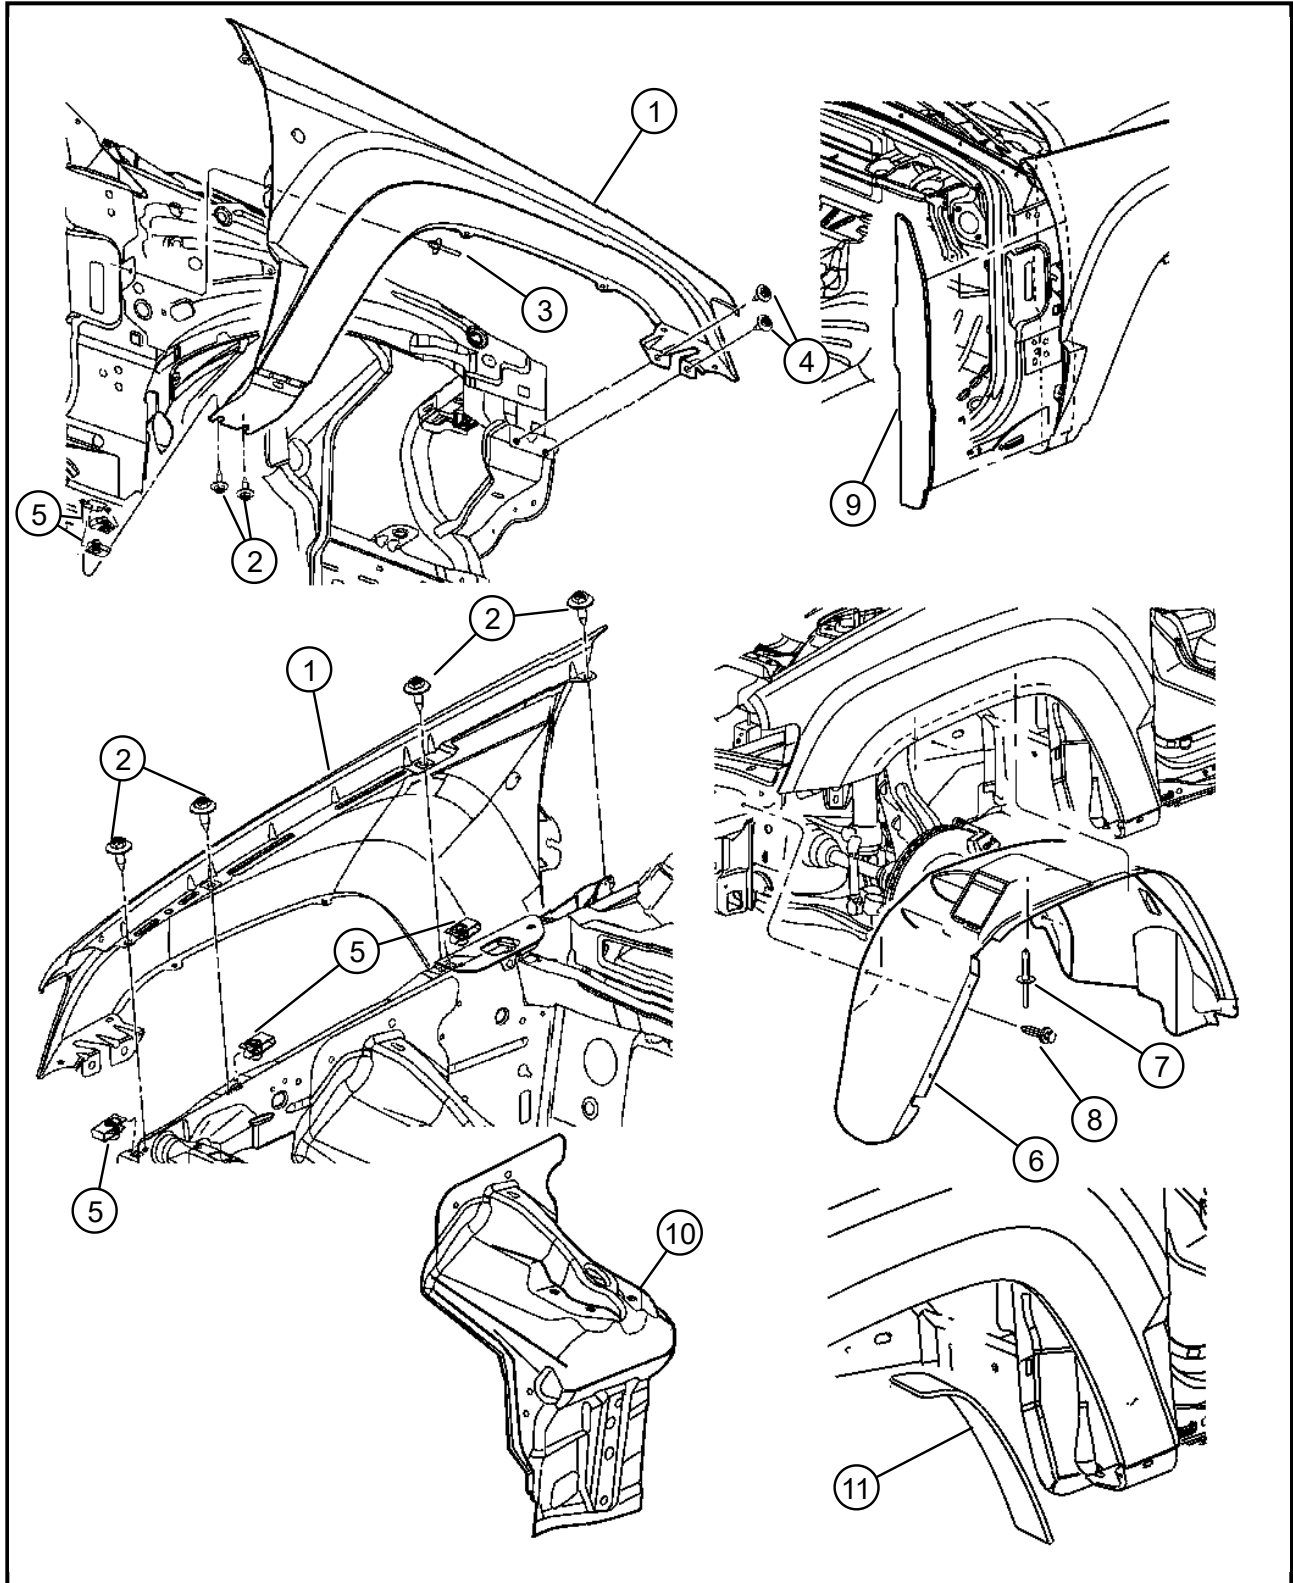

060 - Body Sheet Metal Except Doors/300 - Fenders

DESCRIPTION

Item	Description	Part Number	Qty	Supersedence	Tech Tip	Engine	Trans	Line	Body
1	FENDER, Front								
	Right	55396294AC	1	No					
	Left	55396295AC	1	No					
2	BOLT AND CONED WASHER, Hex Head, M6x20x20	06100286	4	No					
3	STUD, Double Ended, [M6x1.00x57.00]								
4	SCREW AND WASHER, Self Tapping, M6x1x22	06505903AA	4	No					
5	NUT, U Multi Thread, M6 x 1.00								
6	LINER, Fender Side								
	Right	55079096AA	1	No					
	Left	55079097AA	1	No					
7	RIVET, M6.25x28								
		06500911	4	No					
		06500911	6	No					
8	RIVET, M6.3x37.40	34201621	4	No					
9	SILENCER, Cowl Side To Fender	55196996AC	2	No					
10	SUPPORT, Suspension								
	Right	05161876AE	1	Yes					
	SUPPORT	05161876AF	1	Yes					
	Left	05161877AE	1	No					
11	SILENCER, Wheelhouse, Stuffer	55197168AA	2	No					

Note: The item number that is listed in negative(-) indicates there is no illustration available.