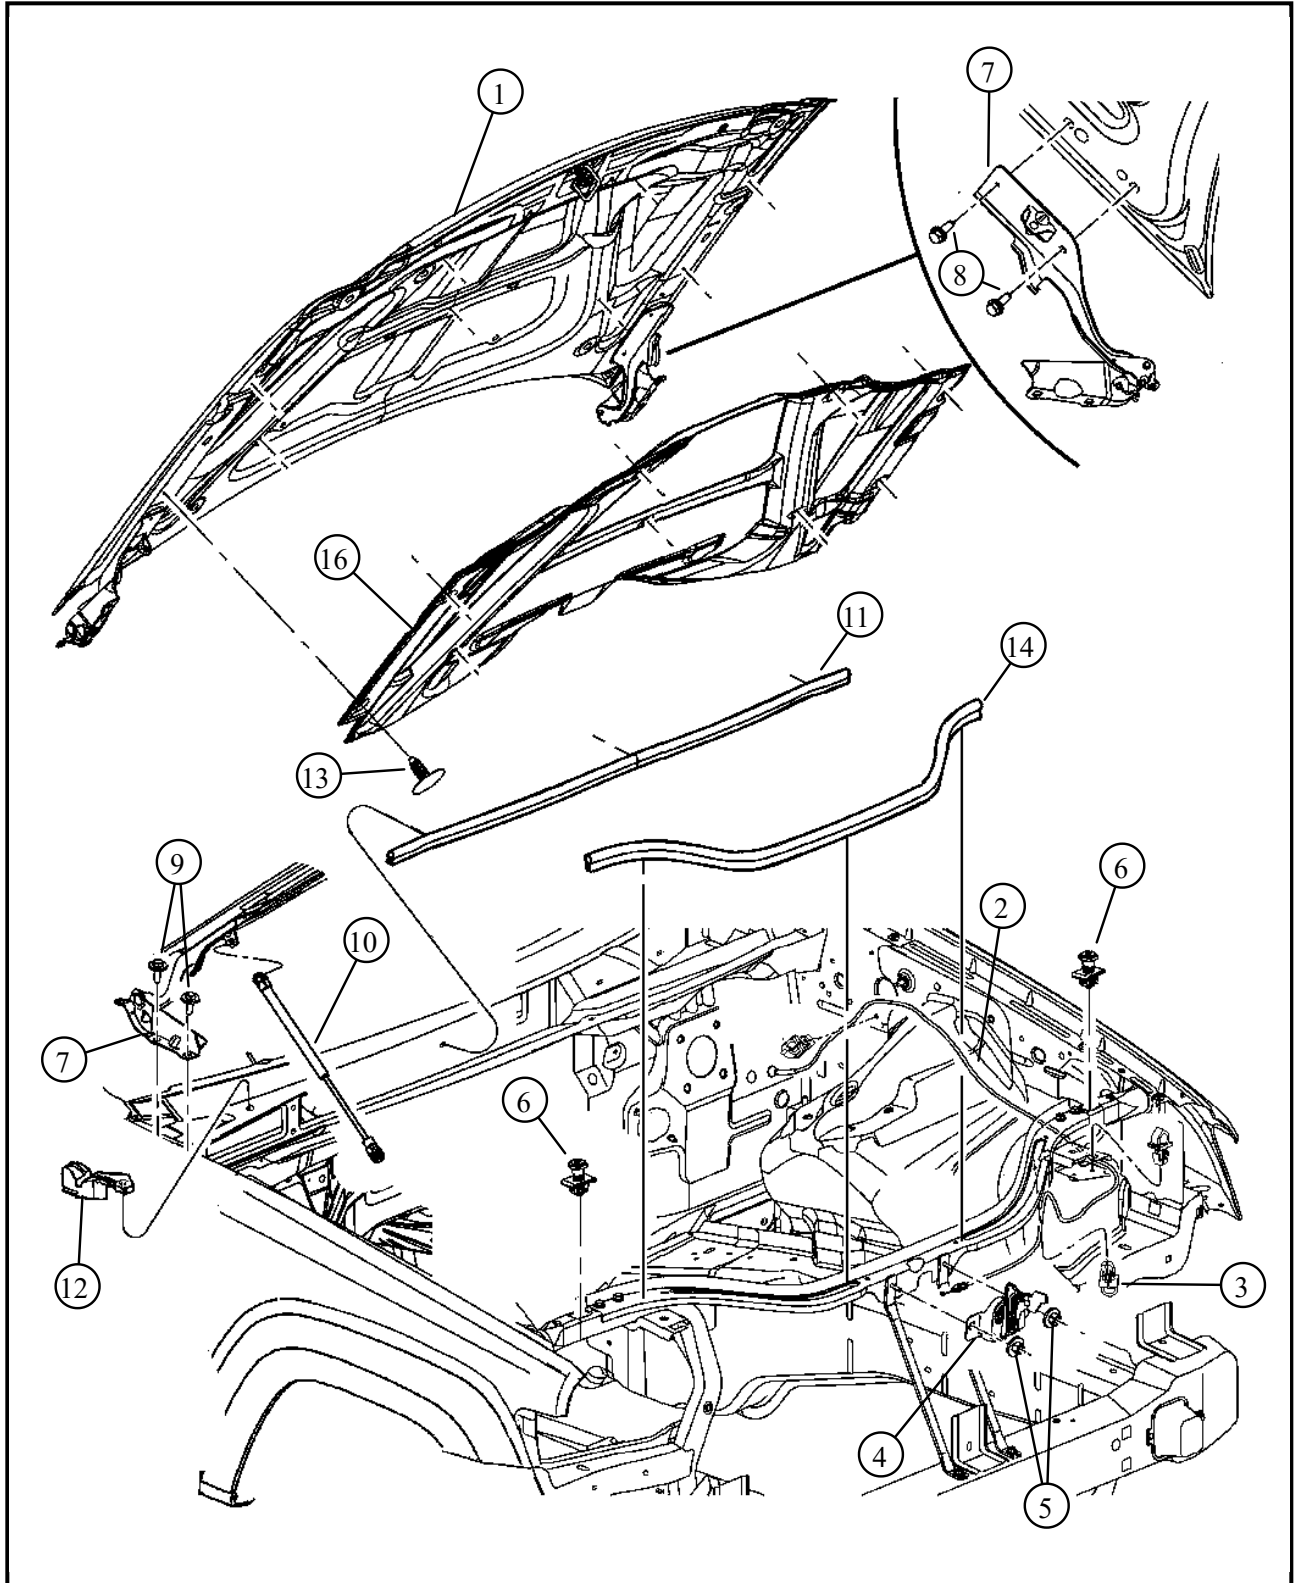

060 - Body Sheet Metal Except Doors/400 - Hood and Hood Release

DESCRIPTION

Item	Description	Part Number	Qty	Supersedence	Tech Tip	Engine	Trans	Line	Body
1	PANEL, Hood	55394496AF	1	No					
2	CABLE, Hood Release	55394495AB	1	No					
3	CLIP, Hood Latch Release	04814094	3	No					
4	LATCH, Hood	55396247AE	1	Yes					
	LATCH	55396247AF	1	Yes					
5	NUT, Hex Flange, M8x1.25								
		06101831	3	No					
		06101831	2	No					
6	BUMPER, Hood	55364470AB	2	No					
7	HINGE, Hood								
	Right	55394474AB	1	No					
	Left	55394475AB	1	No					
8	BOLT AND CONED WASHER, Hex Head, M8x1.25x25								
		06503543	3	No					
		06503543	4	No					
9	BOLT AND CONED WASHER, Hex Head, M6x20x20	06100286	4	No					
10	PROP, Hood								
	Magneti Marelli	2AML5360AA	1	No					
		68025360AA	1	No					
11	SEAL, Hood To Plenum	55394777AB	1	No					
12	SEAL, Hood To Plenum								
	Right	55396862AA	1	No					
	Left	55396863AA	1	No					

Item	Description	Part Number	Qty	Supersedence	Tech Tip	Engine	Trans	Line	Body
13	PIN, Push								
		06506293AA	2	No		EX0			
		06506293AA	9	No					
14	WEATHERSTRIP, Hood								
		55394851AA	1	No		EX0			
		55394851AA	1	No		EX0			
-15	STRIKER, Hood Striker Serviced With Hood Only								
16	INSULATION, Hood	55197176AB	1	No					

Note: The item number that is listed in negative(-) indicates there is no illustration available.