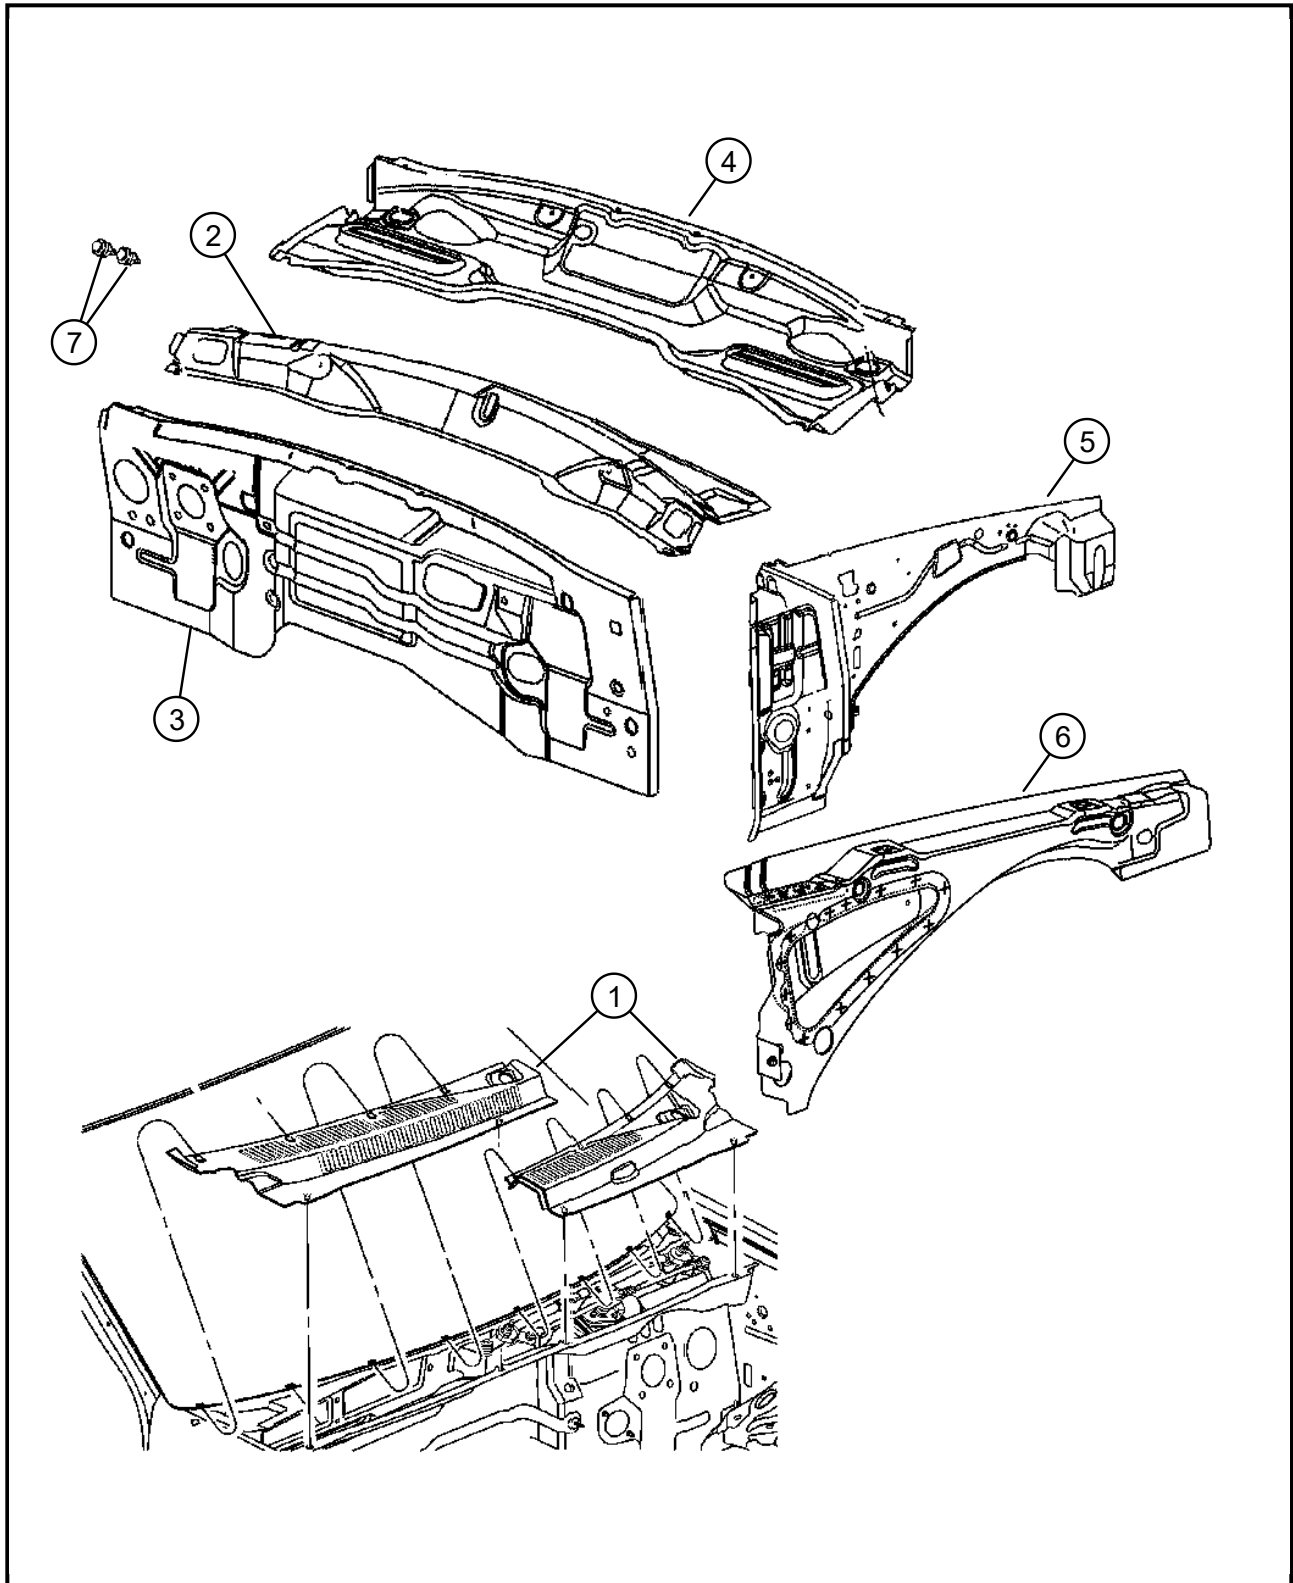

060 - Body Sheet Metal Except Doors/500 - Cowl and Dash Panel

DESCRIPTION

Item	Description	Part Number	Qty	Supersedence	Tech Tip	Engine	Trans	Line	Body
1	COVER, Cowl Grille								
	Right	55156852AF	1	Yes					
	PANEL	55156852AG	1	Yes					
	Left	55156853AF	1	Yes					
	PANEL	55156853AG	1	Yes					
	PANEL	55156853AH	1	Yes					
2	PANEL, Cowl Top	55394116AE	1	Yes					
	PANEL	55394116AF	1	Yes					
3	PANEL, Dash	55394100AI	1	Yes					
	PANEL	55394100AJ	1	Yes					
	PANEL	55394100AK	1	Yes					
4	PANEL, Cowl And Plenum	55394118AG	1	Yes					
	PANEL	55394118AH	1	Yes					
5	PANEL, Cowl								
	Right	55394112AH	1	No					
	Left	55394113AH	1	No					
6	REINFORCEMENT, Cowl Side								
	Right	55394106AC	1	No					
	Left	55394107AC	1	No					
7	STUD								
		06505526AA	2	No					
		06505526AA	1	No					

Note: The item number that is listed in negative(-) indicates there is no illustration available.