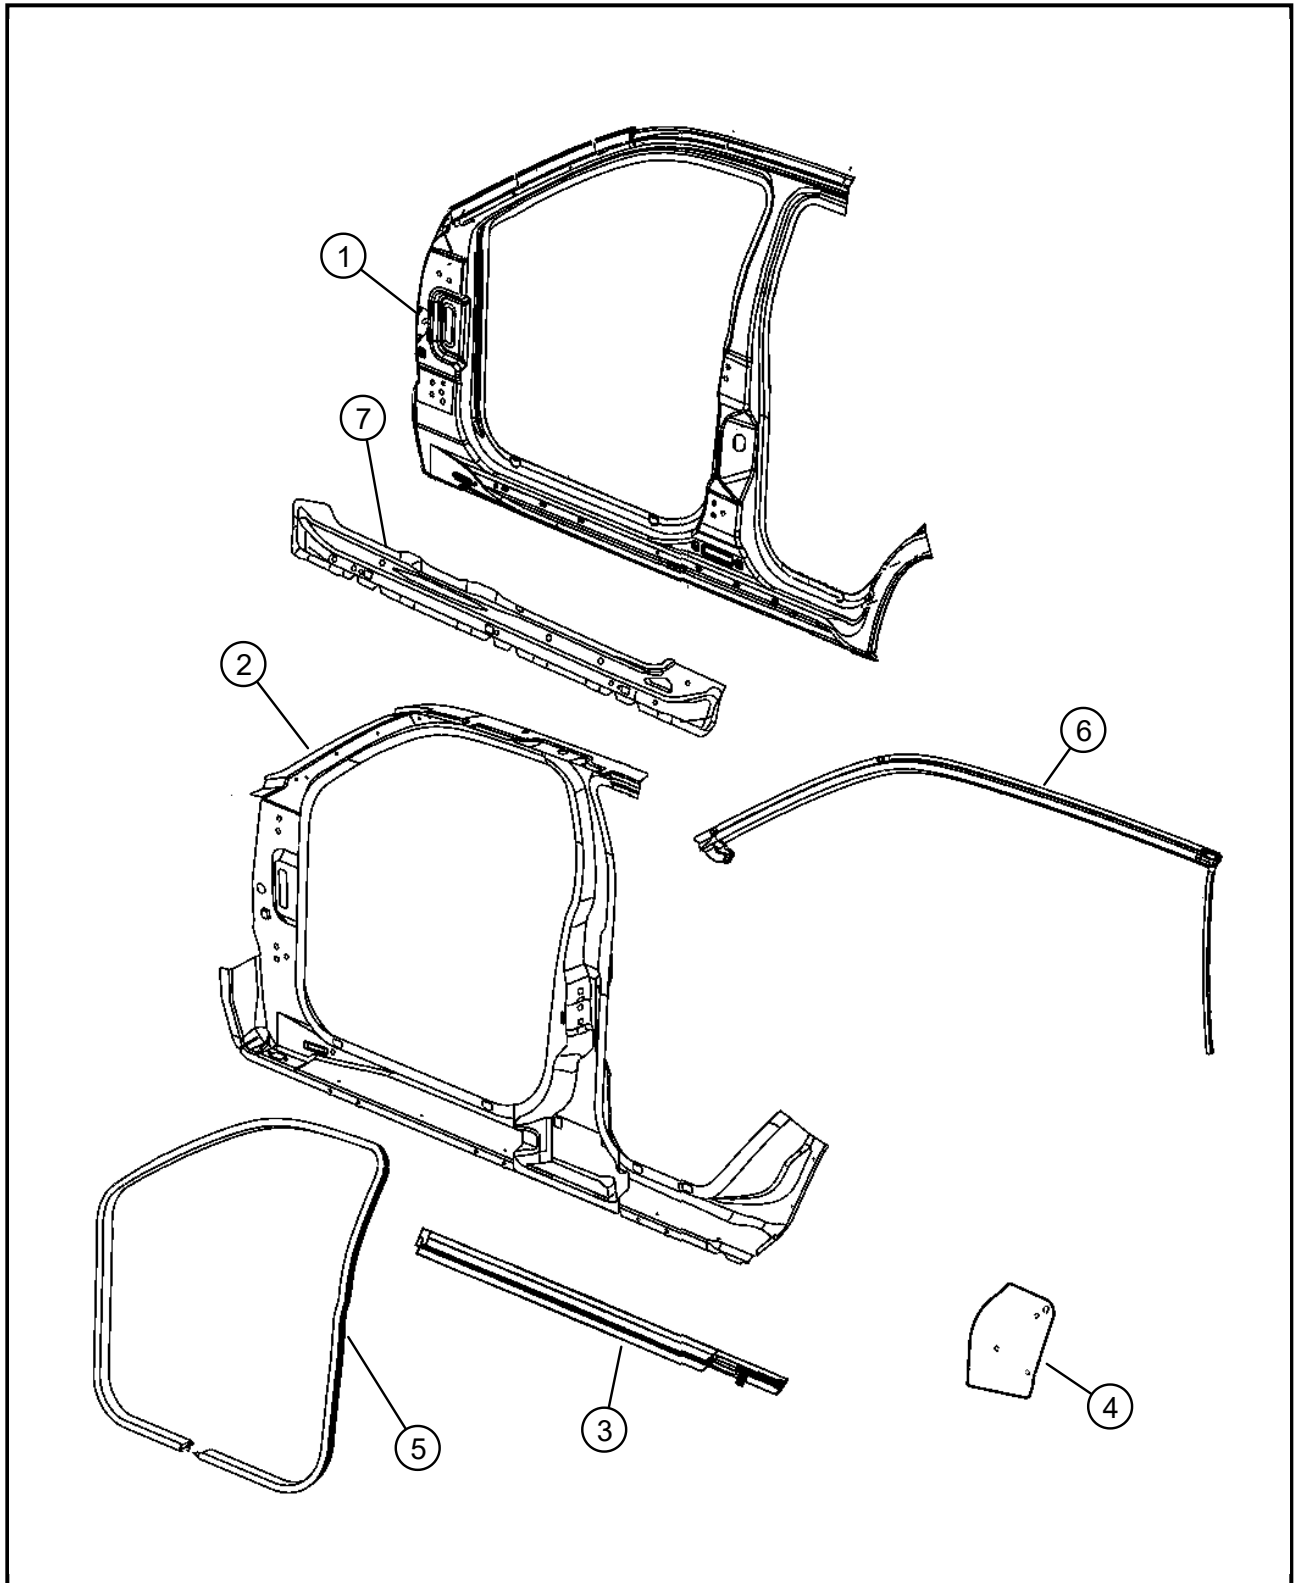

060 - Body Sheet Metal Except Doors/600 - Aperture Panel and Pillar Supports

DESCRIPTION

Item	Description	Part Number	Qty	Supersedence	Tech Tip	Engine	Trans	Line	Body
1	PANEL, Body Side Aperture Front, Complete								
	Right	05142298AH	1	Yes					
	PANEL	05142298AI	1	Yes					
	Left	05142299AH	1	Yes					
	PANEL	05142299AI	1	Yes					
2	PANEL, Body Side Aperture Front, Outer								
	Right	05142292AC	1	Yes					
	PANEL	05142292AD	1	Yes					
	PANEL	05142292AE	1	Yes					
	PANEL	05142292AF	1	Yes					
	Left	05142293AC	1	Yes					
	PANEL	05142293AD	1	Yes					
	PANEL	05142293AE	1	Yes					
3	REINFORCEMENT, Sill	55396848AA	2	No					
4	EXTENSION, Body Side Aperture	55396276AC	2	No					
5	SEAL, Front Door	55394040AG	2	No					
6	SEAL, Body Side								
	Right	55399016AB	1	No					
	Left	55399017AB	1	No					
7	SILL, Body Side								
	Right	55394454AC	1	No					
	Left	55394455AC	1	No					

Note: The item number that is listed in negative(-) indicates there is no illustration available.