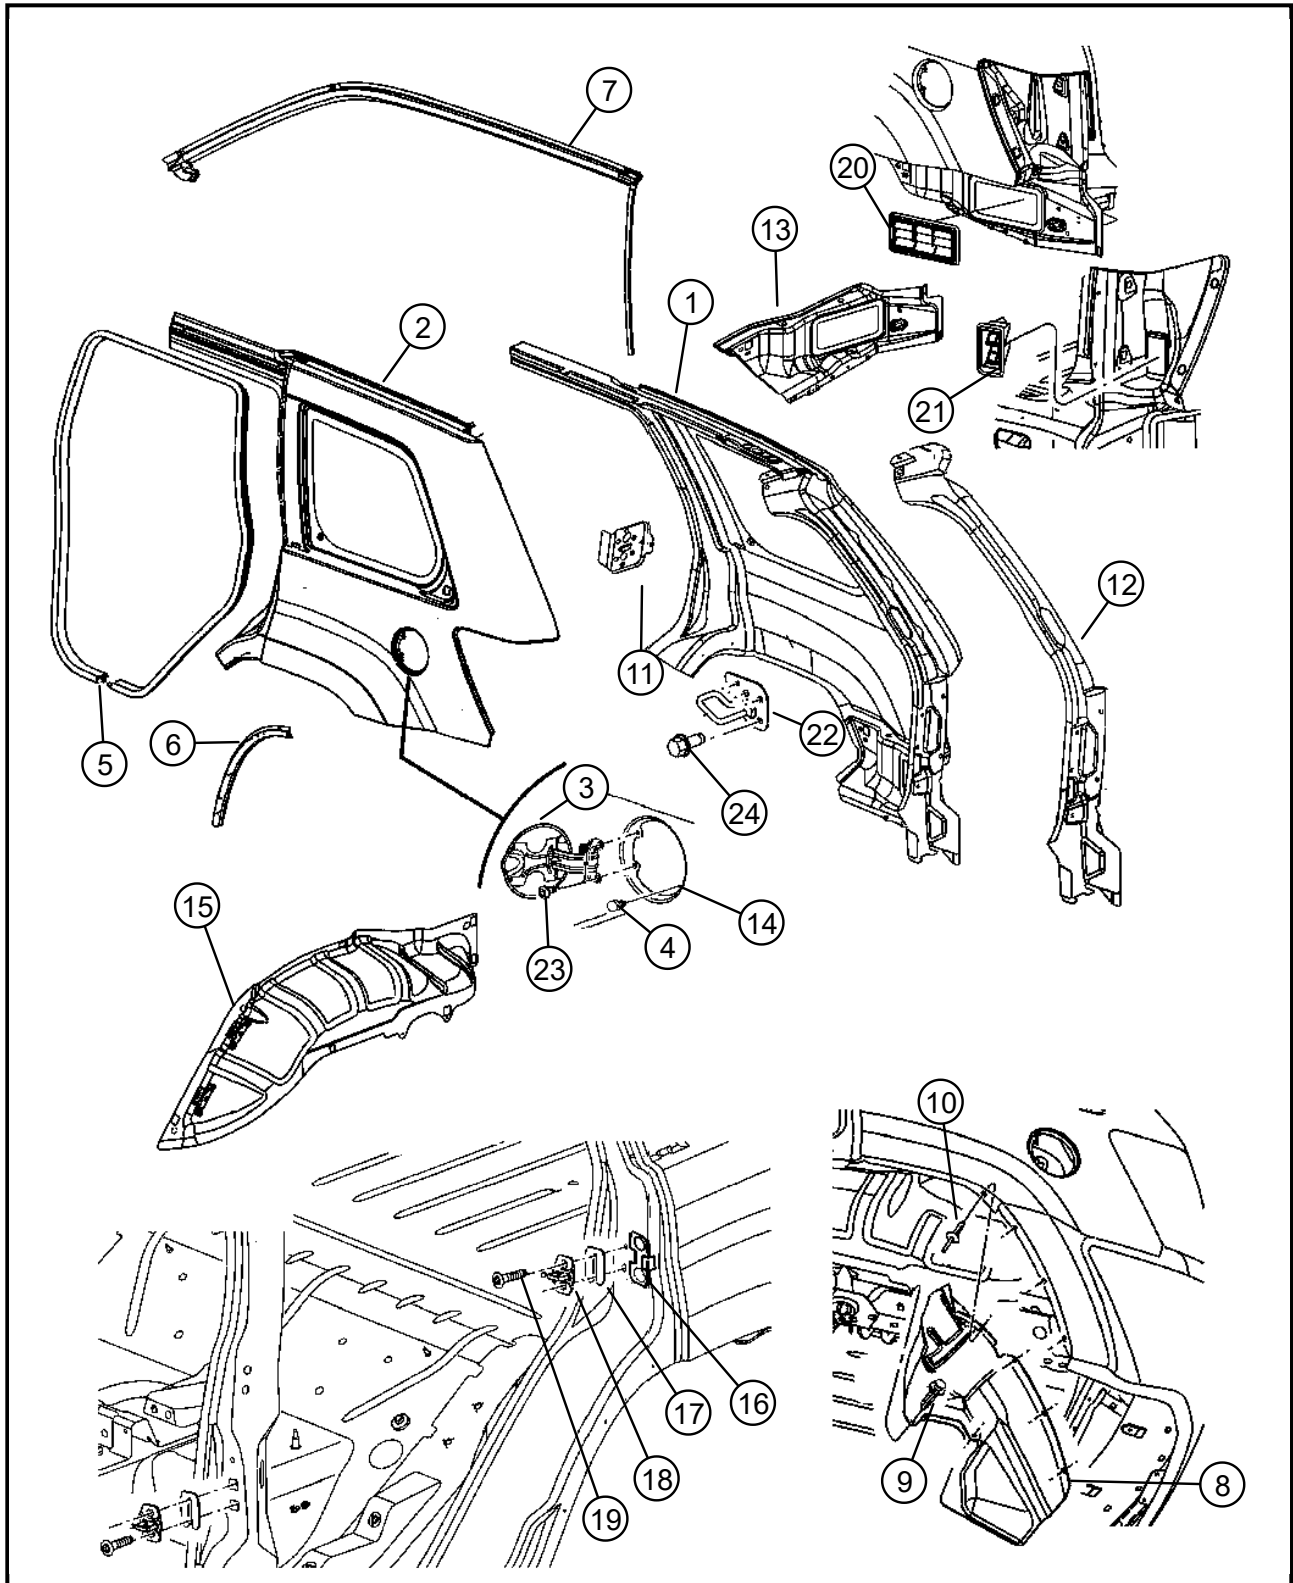

060 - Body Sheet Metal Except Doors/600 - Aperture Panel and Pillar Supports

DESCRIPTION

Item	Description	Part Number	Qty	Supersedence	Tech Tip	Engine	Trans	Line	Body
1	PANEL, Body Side Aperture Rear, Complete, Includes Tailamp Pocket								
	Right	05142300AH	1	Yes					
	PANEL	05142300AI	1	Yes					
	Left	05142301AH	1	Yes					
	PANEL	05142301AI	1	Yes					
2	PANEL, Quarter, Outer Only, Without Tailamp Pocket								
	Right	05142294AC	1	Yes					
	PANEL	05142294AD	1	Yes					
	PANEL	05142294AE	1	Yes					
	PANEL	05142294AF	1	Yes					
	Left	05142295AC	1	Yes					
	PANEL	05142295AD	1	Yes					
	PANEL	05142295AE	1	Yes					
	PANEL	05142295AF	1	Yes					
3	DOOR, Fuel Fill	55394206AC	1	Yes					
	DOOR	55394206AD	1	Yes					
4	BUMPER, Fuel Door	52102405AA	2	No					
5	SEAL, Rear Door	55399018AB	2	No					
6	SEAL, Wheelhouse								
	Right	55396052AD	1	No					
	Left	55396053AD	1	No					
7	SEAL, Body Side								
	Right	55399016AB	1	No					
	Left	55399017AB	1	No					
8	SHIELD, Splash								
	Rear Right	55156618AF	1	No		EX0			

Item	Description	Part Number	Qty	Supersedence	Tech Tip	Engine	Trans	Line	Body
	Rear Right	55156618AF	1	No		EX0			
	Rear Left	55156619AG	1	Yes		EX0			
	SHIELD	55156619AH	1	Yes					
9	RIVET, M6.3x37.40	34201621	4	No					
10	RIVET, M6.25x28								
		06500911	4	No					
		06500911	6	No					
11	REINFORCEMENT, Door Striker	55394200AB	2	No					
12	TROUGH, Liftgate Opening								
	Right	55396058AF	1	No					
	Left	55396059AF	1	No					
13	EXTENSION, Body Side Aperture								
	Right	55396442AB	1	No					
	Left	55396443AB	1	No					
14	HOUSING, Fuel Filler	52090493AB	1	No					
15	WHEELHOUSE, Rear Inner								
	Right	55394458AF	1	No					
	Left	55394459AF	1	No					
16	PLATE, Striker	04674669	2	No					
17	SPACER, Door Latch Striker								
	3.75 Thick	04520289	AR	Yes					
	SPACER	04520289AB	1	Yes					
	2.0 To 2.5 Thick	55075483	AR	No					
18	STRIKER AND BUMPER, Door Latch	04717779AB	2	Yes					