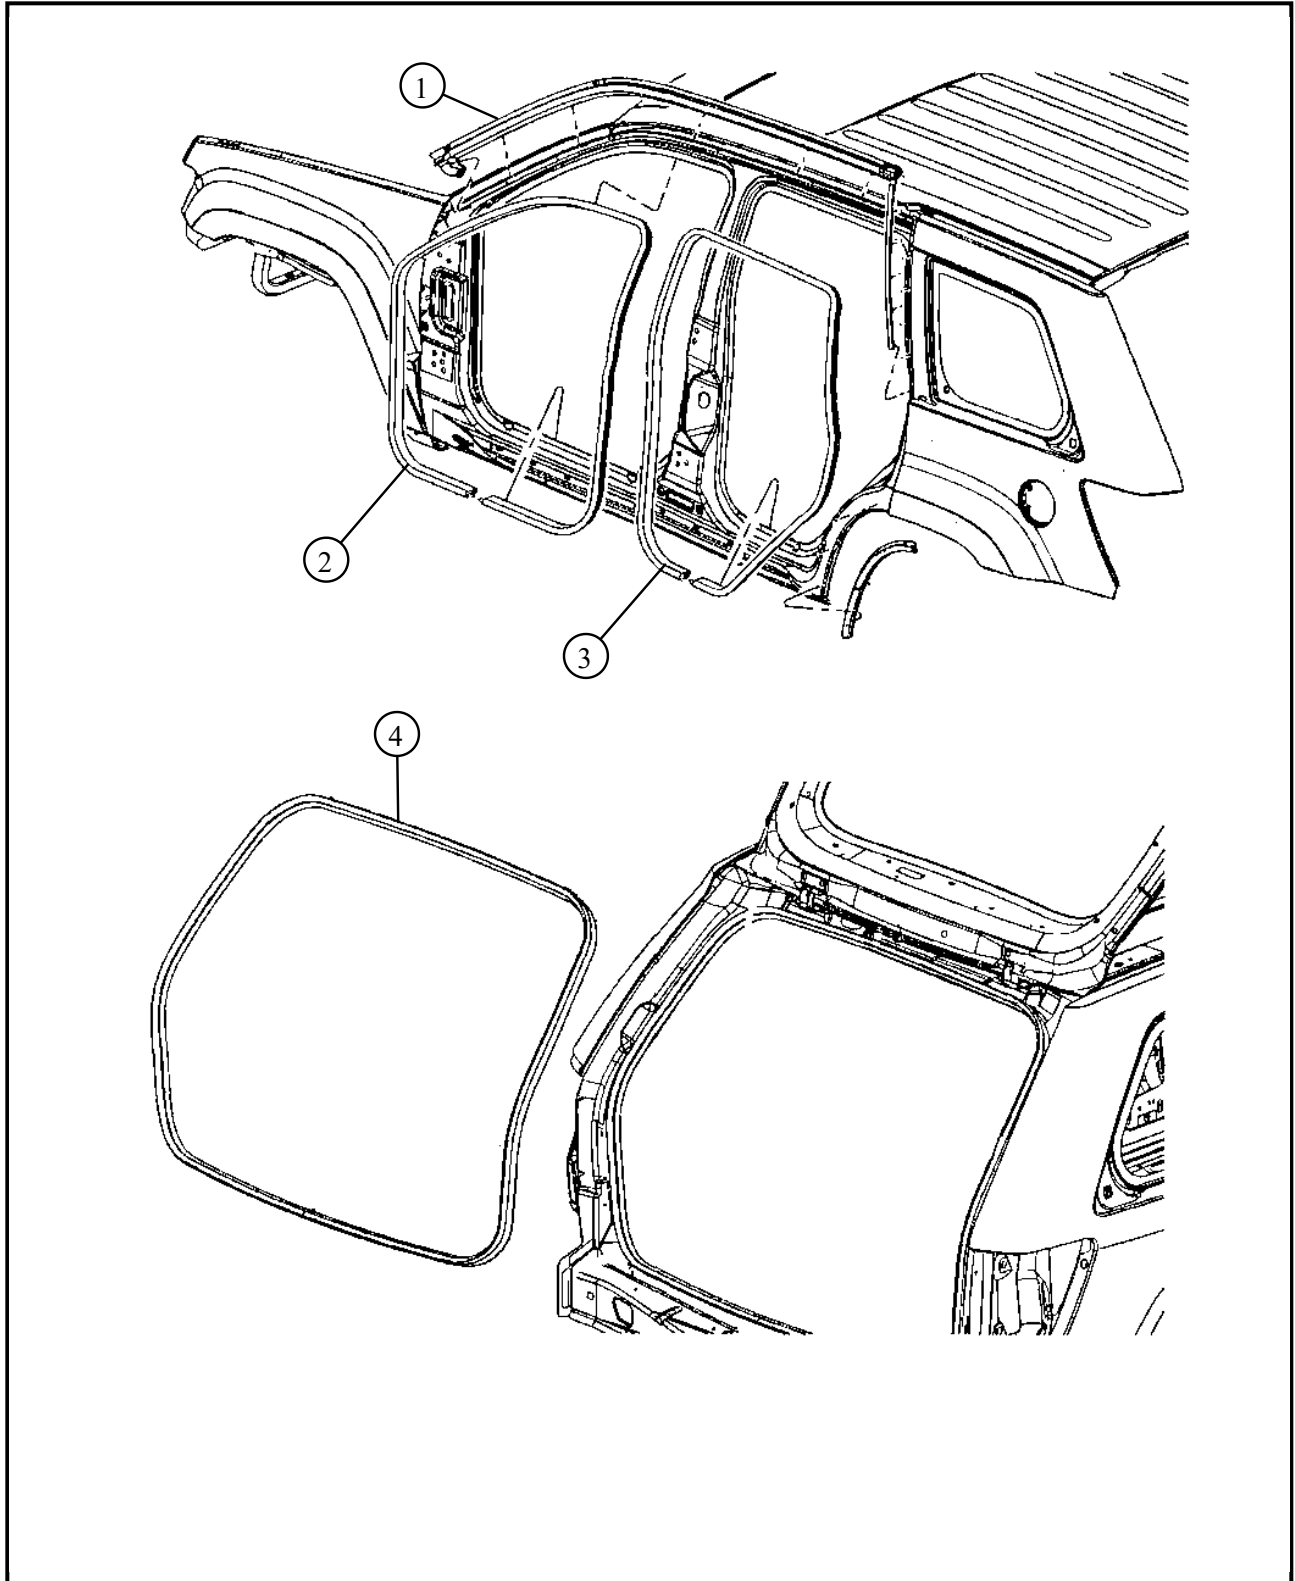

060 - Body Sheet Metal Except Doors/800 - Body Structure Welds, Weatherstrips, Seals, Sealers and Adhesives

DESCRIPTION

Item	Description	Part Number	Qty	Supersedence	Tech Tip	Engine	Trans	Line	Body
1	SEAL, Body Side								
	Right	55399016AB	1	No					
	Left	55399017AB	1	No					
2	SEAL, Front Door	55394040AG	2	No					
3	SEAL, Rear Door	55399018AB	2	No					
4	WEATHERSEAL, LIFTGATE	55399027AA	1	Yes					
	WEATHERSEAL	68029995AD	1	Yes					

Note: The item number that is listed in negative(-) indicates there is no illustration available.