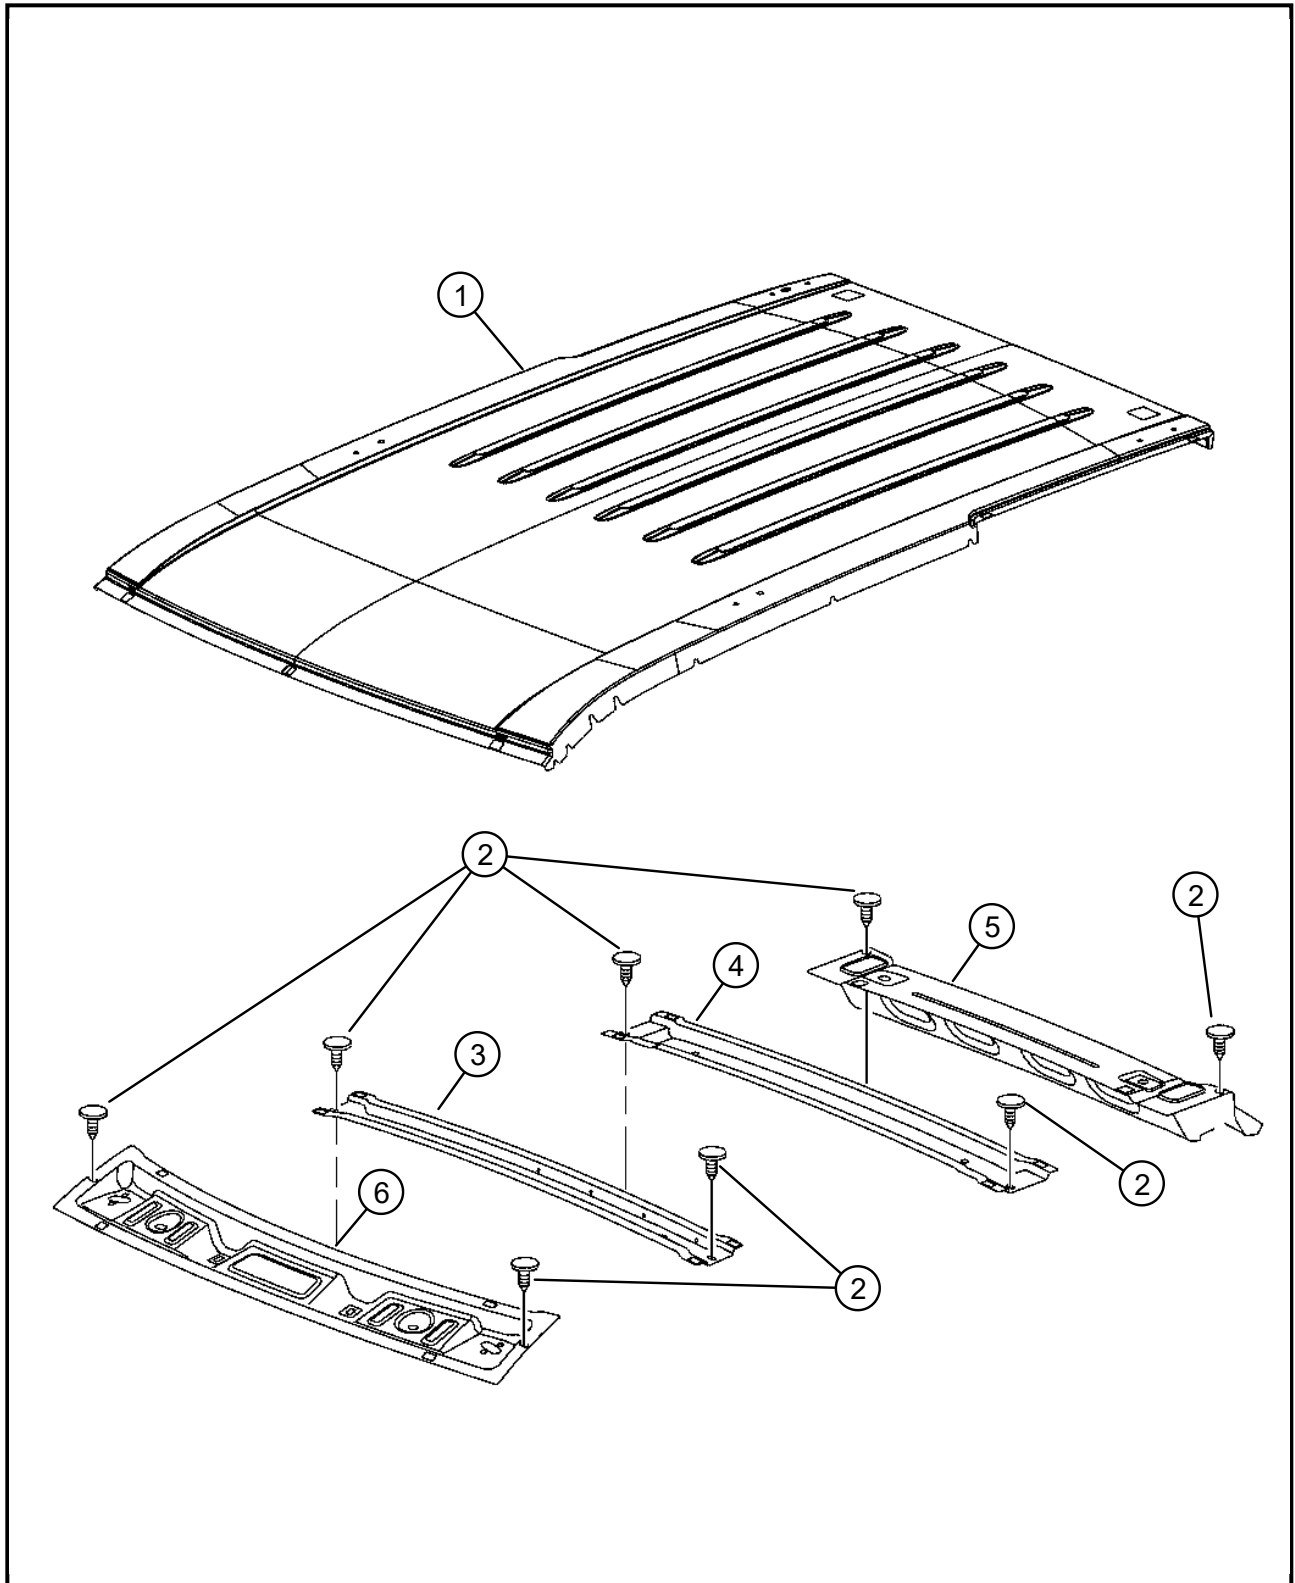

060 - Body Sheet Metal Except Doors/900 - Roof

DESCRIPTION

Item	Description	Part Number	Qty	Supersedence	Tech Tip	Engine	Trans	Line	Body
1	PANEL, Roof	55394293AB	1	No					
2	PIN, Headline								
		06034608	1	No					
		06034608	2	No					
3	BOW, Roof	55394300AA	1	No					
4	BOW, Roof	55396908AA	1	No					
5	HEADER, Panel	55396055AH	1	No					
6	HEADER, Roof Front	55363368AE	1	No					

Note: The item number that is listed in negative(-) indicates there is no illustration available.