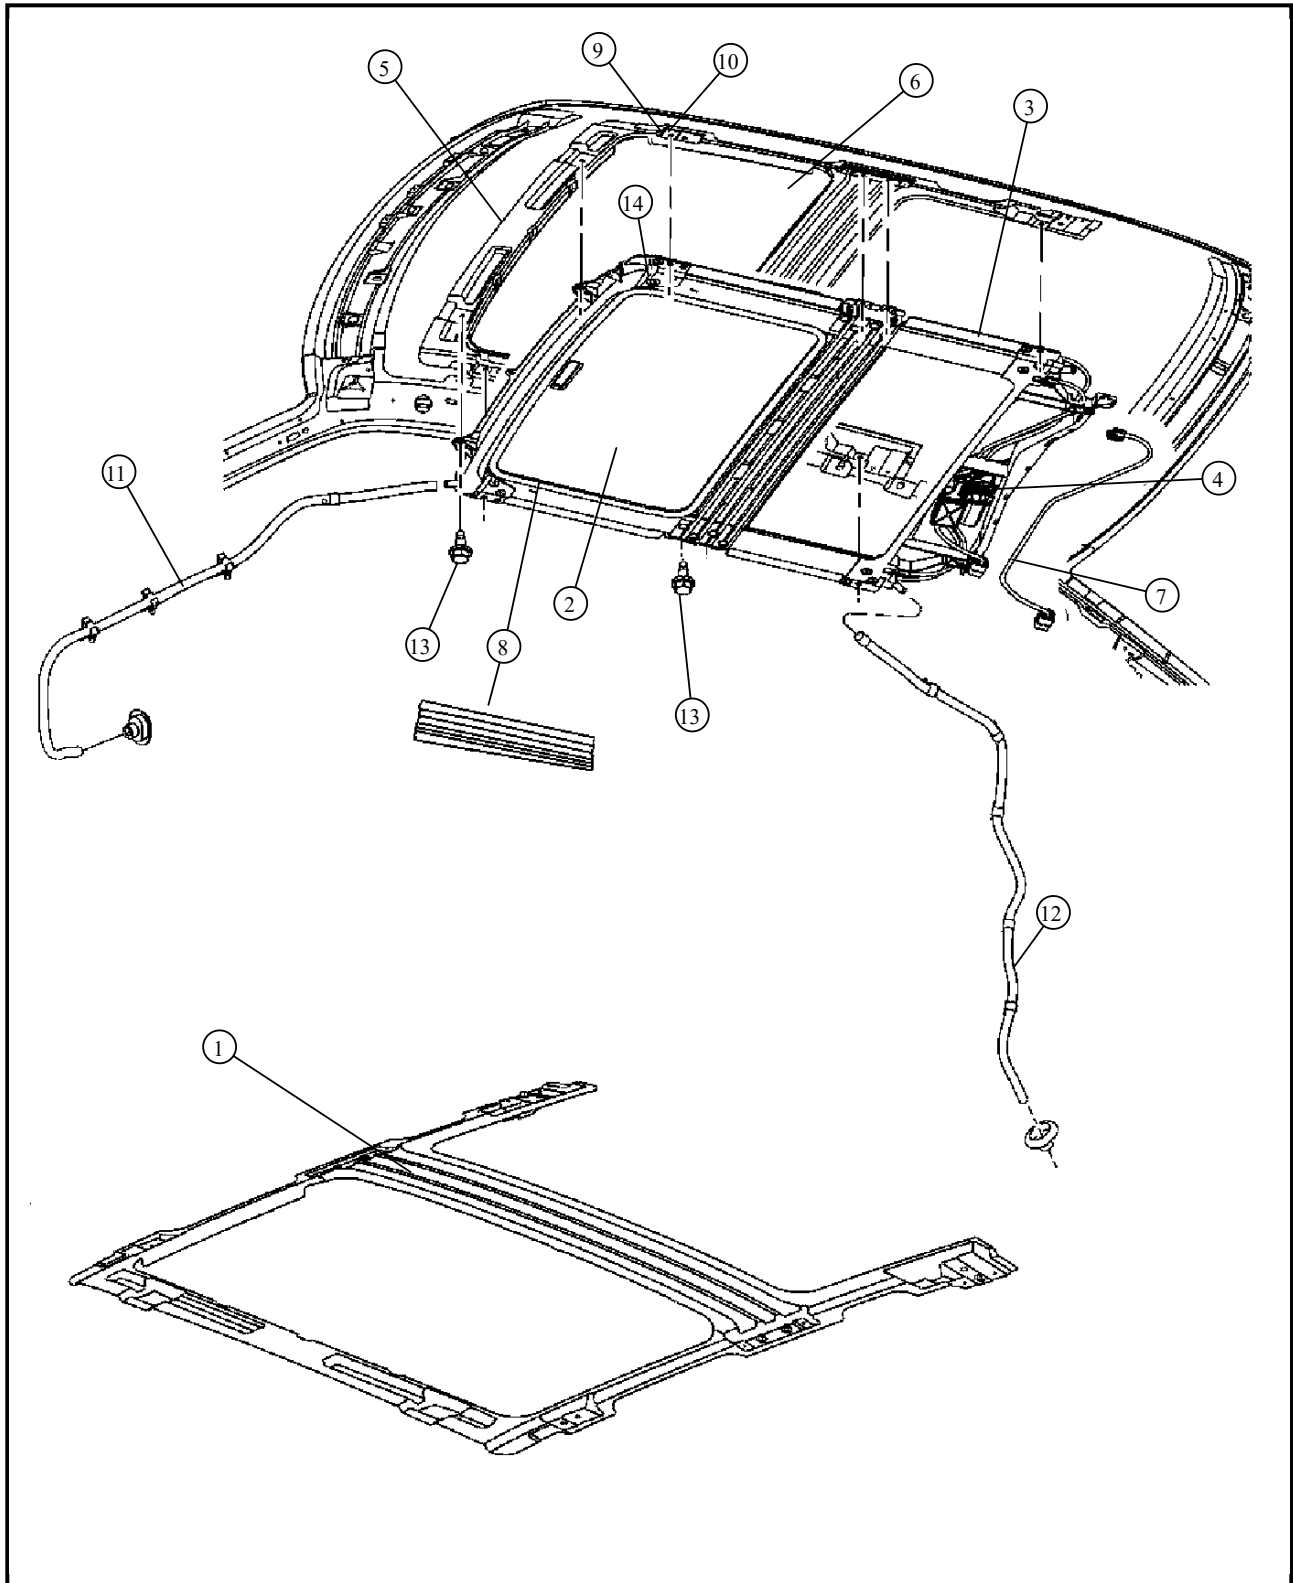

060 - Body Sheet Metal Except Doors/1000 - Sunroof

DESCRIPTION

Item	Description	Part Number	Qty	Supersedence	Tech Tip	Engine	Trans	Line	Body
1	CHANNEL, Sunroof Drain, Includes Weatherstrip								
2	SUNSHADE, Sunroof								
3	FRAME, Sunroof, Includes Cables								
4	MOTOR/MODULE, Sunroof								
5	DEFLECTOR, Sunroof Wind								
6	GLASS, Sunroof, Includes Seal								
7	WIRING, Sunroof								
8	COVER, Sunroof Mechanism								
9	GUIDE, Sunroof Glass								
10	GUIDE, Sunroof Glass								
11	HOSE, Sunroof Drain								
12	HOSE, Sunroof Drain								
13	SCREW AND WASHER, Hex Head, M6x1x20								
		06101455	1	No					
		06101455	2	No					
14	SCREW								
-15	CONDUIT, Sunroof Actuator Cable, Rear								
-16	FOAM, Blocker								

Note: The item number that is listed in negative(-) indicates there is no illustration available.