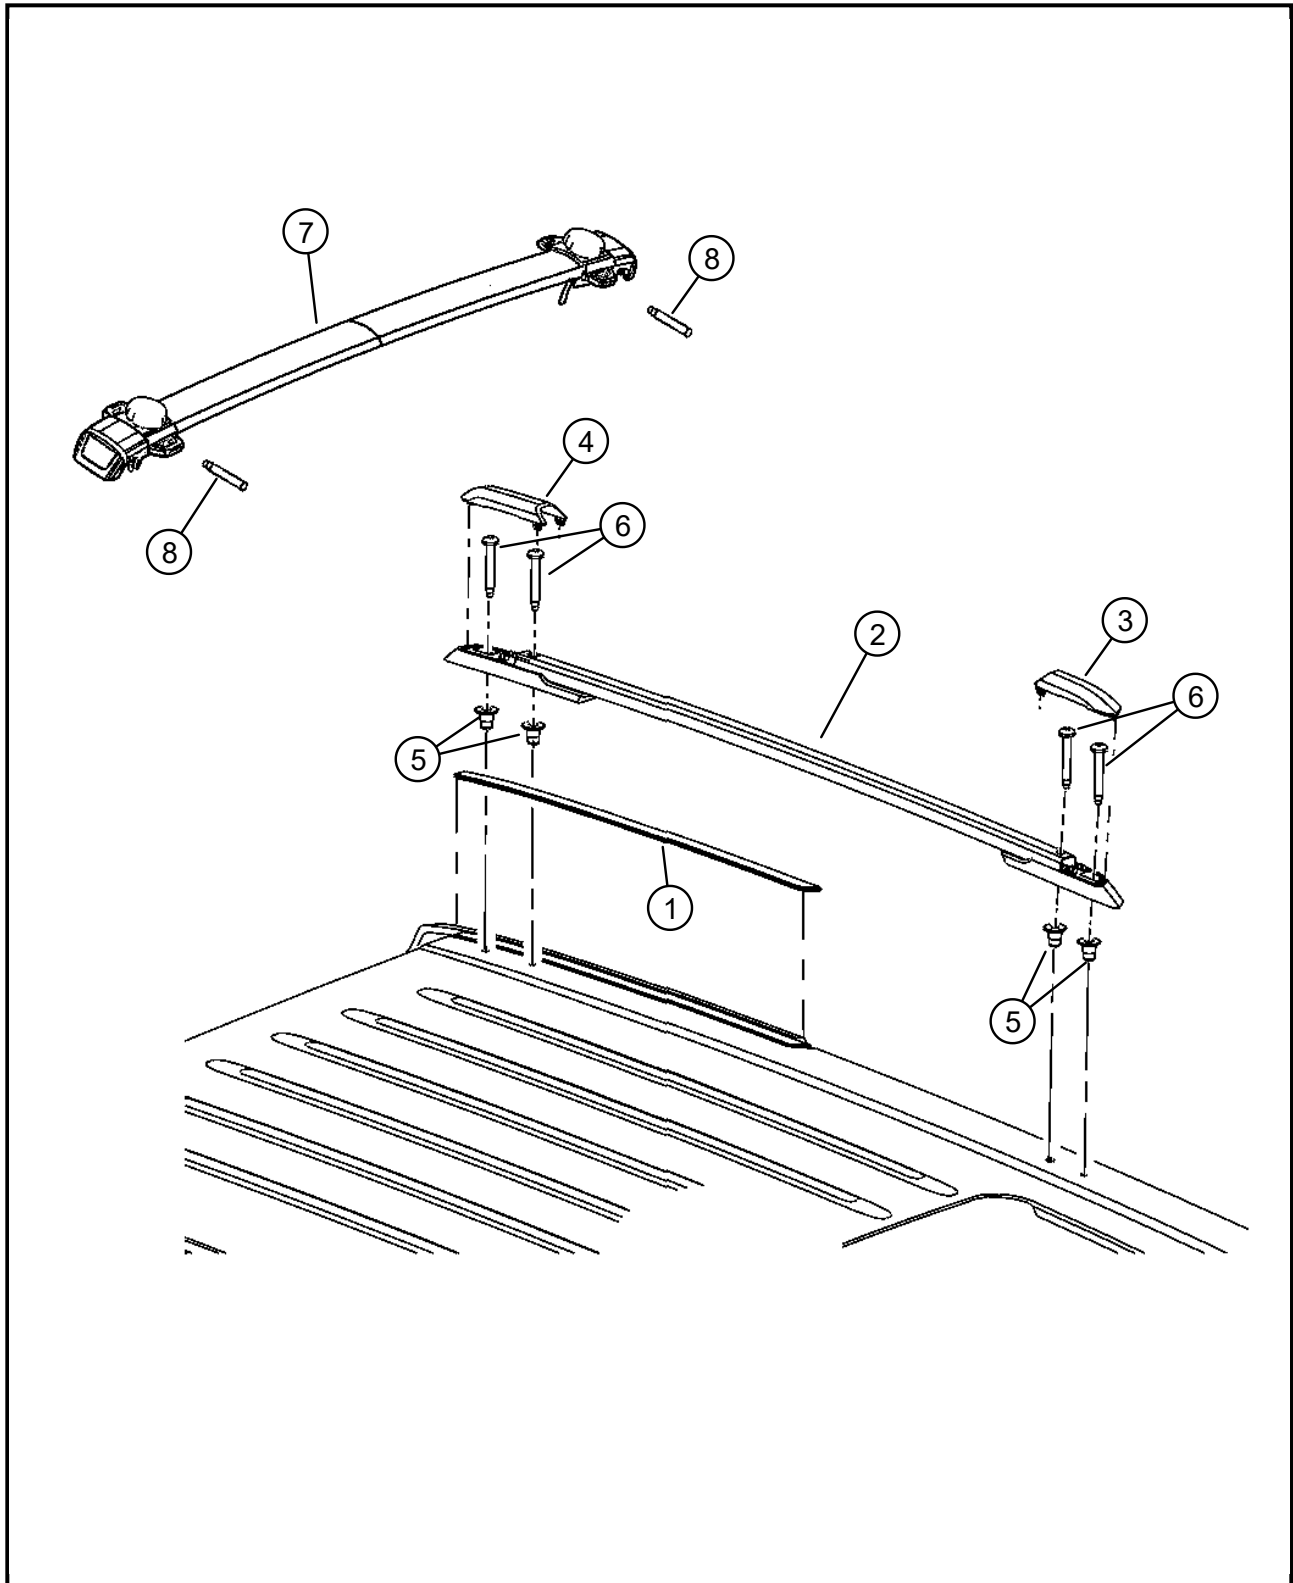

060 - Body Sheet Metal Except Doors/1300 - Sport Bar or Luggage Rack

DESCRIPTION

Item	Description	Part Number	Qty	Supersedence	Tech Tip	Engine	Trans	Line	Body
1	MOLDING, Roof								
	Left	55157389AA	1	No					
	Right	55157390AA	1	No					
2	RAIL, Roof								
	Right, With [MNF] Platinum	55157386AA	1	Yes					
	RAIL	55157386AB	1	Yes					
	RAIL	55157387AC	1	Yes					
	Left, With [MNF] Platinum	55157387AA	1	Yes					
	RAIL	55157387AB	1	Yes					
	RAIL	55157387AC	1	Yes					
3	COVER, Luggage Rack, Front								
	Right	55394342AB	1	No					
	Left	55394343AB	1	No					
4	COVER, Luggage Rack, Rear								
	Right	55394344AB	1	No					
	Left	55394345AB	1	No					
5	RIVNUT, Installation	06509106AA	8	No					
6	SCREW	06508390AA	8	No					
7	RAIL, Luggage Rack	55157114AC	1	Yes					
	RAIL	55157114AD	1	Yes					
8	PIN, PIN-LOCK	05174361AA	1	No					

Note: The item number that is listed in negative(-) indicates there is no illustration available.